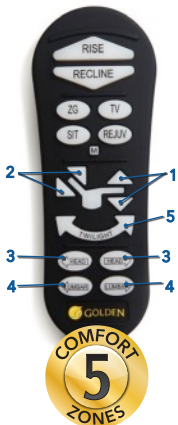

Titan with Twilight PR449

Comfort Zone
by GOLDEN

The Titan is medium-sized and offers a stylish, overstuffed seamed back design, plush chaise pad, and numerous standard features providing hours of unmatched comfort. Your positioning options are endless with our 5-Zone Comfort Zone Positioning System, which includes our patented Twilight Technology, patented MaxiComfort® Positioning, adjustable headrest and adjustable lumbar all operated by our programmable AutoDrive™ hand control. Other features include a built-in cup holder, wireless smartphone charger, and accessory mount with a table, conveniently located in the open arm design. Also standard is an additional USB charging port for your phone or table located on the side of the chair.

TWILIGHT

The World's Most Advanced
Power Positioning Lift Recliner
with Patented Twilight Technology!

Shown in Graphite

HEALTHY BENEFITS:

- Elevates Feet Above Heart
- Encourages Proper Posture
- Alleviates Pressure On Lungs
- Supports Natural 'S' Shape of Spine
- Distributes Weight
- Relieves Pressure Points

SmartTek Diagnostic System STANDARD on all Golden models.

Designed and engineered in Old Forge, PA. Assembled in China using Golden components.

Comfort Zone™ by GOLDEN

Comfort Zones 1 - 5 This positioning system incorporates all five adjustable comfort zones to create the ultimate wellness comfort experience with our patented Twilight Technology. Each Comfort Zone can be adjusted independently by using the exclusive AutoDrive™ hand control.