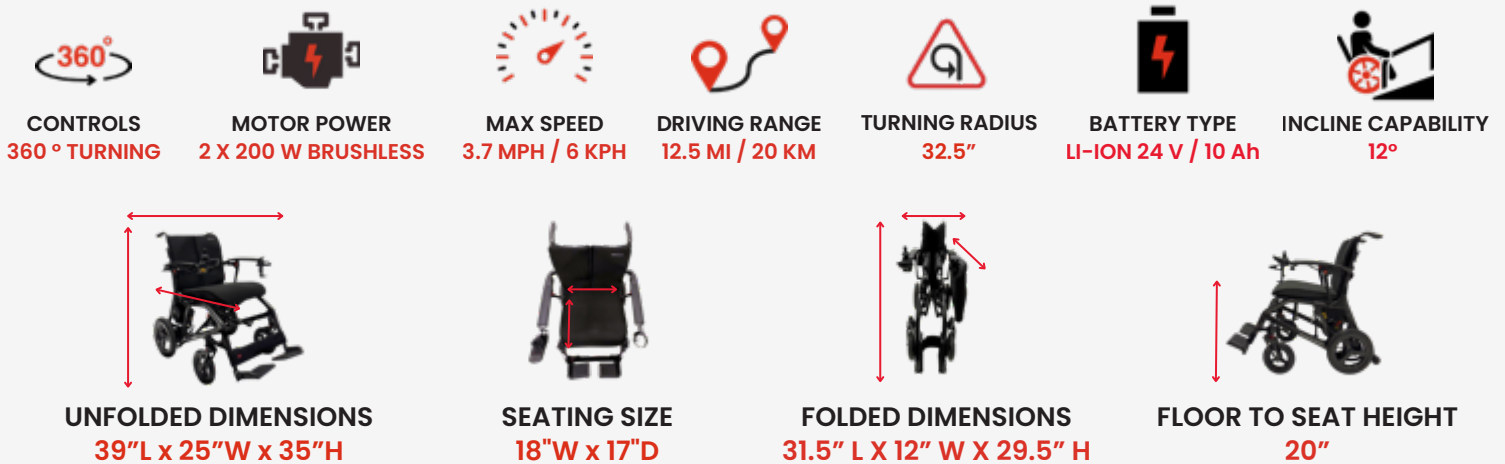

KEY SPECIFICATIONS