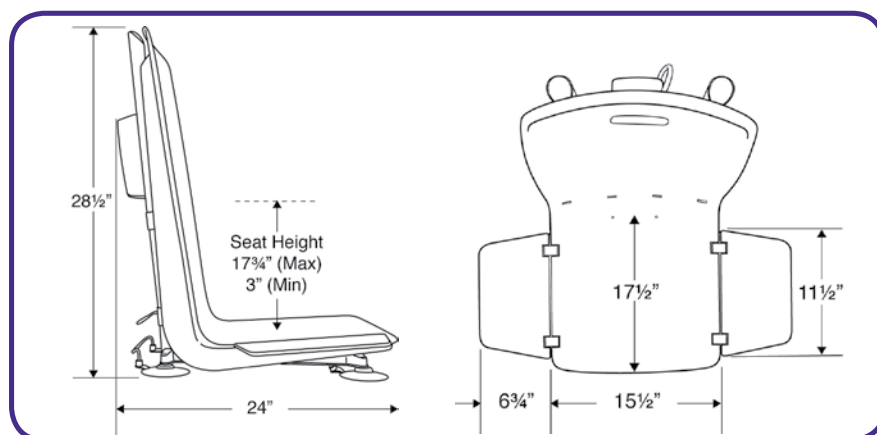

## Archimedes Bath Tub Lift

The Archimedes Bath Tub Lift will lower a person into a bath tub, on a fixed position seat, using a battery powered hand control.

Lifting capacity to 364 lbs

Product code: LAA3702A

### Easy to fit

- Simple to fit – separates into three pieces, making it portable and lightweight
- Fits further back in the bath tub to maximise leg room and avoid most bath tub handles and anti-slip coatings
- Unique 4 way quick release suckers make removing the Bath Tub Lift simple – reducing strain on your back
- Lowers within 3" of the bottom of the bath tub

### Technical Specifications

Max user weight	364 lbs
Max height	17"
Min height	2 1/2"
Seat depth	17 1/2"
Total length	24"
Width (ex side flaps)	15 1/2"
Width of side flap	6 3/4"
Total product weight	22 lbs
Back/headrest length	26"