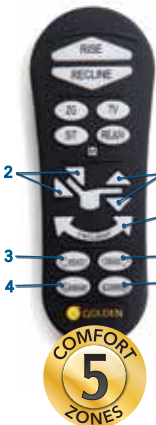

MEDmobility
5711- Calgary Trail NW
Edmonton AB T6H 2K1
P: 780-437-3300
F: 780-430-9381
www.medmobility.ca

EZ Sleeper

MAXICOMFORT® Series PR761

Model Number	PR761-MLA
Size	Medium/Large
Weight Capacity	375 LBS
Positioning	Maxicomfort
Comfort Zone(s)	5
Twilight Technology	YES
Chaise Seat	YES
Pocketed Coil Seat	YES
Back Type	Seam
Removable Back Option	NO
Head Rest Cover	NO
Arm Rest Covers	NO
Overall Width	34"
Overall Height	46"
Width Between Arms	22"
Floor to Top of Seat	21"
Seat Depth	21"
Seat to Top of Back	30"
Seat to Top of Arm	8"
Distance Required from Wall Reclined	24"
Extension Reclined from Back of Seat to End of Foot Rest	43"
Life Time Warranty, Chair Frame, Lift Frame, Recline Mechanism	YES
Warranty on Electrical parts	3 YR
Pro Rated Years 4 Thru 7	YES
Warranty on Mechanical Labor	3 YR
Warranty on Electrical Labor	1 YR
Hand Control Routing	Inside Arm
Extra Pocket Option	Standard
Heat & Massage Option	NO
Articulating Headrest Option	Standard
Adjustable Lumbar Option	Standard
AutoFlex Option	NO
Foot Rest Extension Option	NO
Straight Lift Option	NO
USB Charging Port	Control Box
Battery Backup	NO
Place of Origin	USA

SmartTek Diagnostic System STANDARD on all Golden models.

TWILIGHT

The World's Most Advanced
Power Positioning Lift Recliner
with Patented Twilight Technology!

Shown in Bourbon

HEALTHY BENEFITS:

- Elevates Feet Above Heart
- Supports Natural 'S' Shape of Spine
- Alleviates Pressure On Lungs
- Stylish New Track Arm Design
- Distributes Weight
- Available in Luxurious Brisa® Fabrics With Breathable Technology
- Relieves Pressure Points
- Encourages Proper Posture

Comfort Zone™ by GOLDEN

Comfort Zones 1 - 5 This positioning system incorporates all five adjustable comfort zones to create the ultimate wellness comfort experience with our patented Twilight Technology. Each Comfort Zone can be adjusted independently by using the exclusive AutoDrive™ hand control.